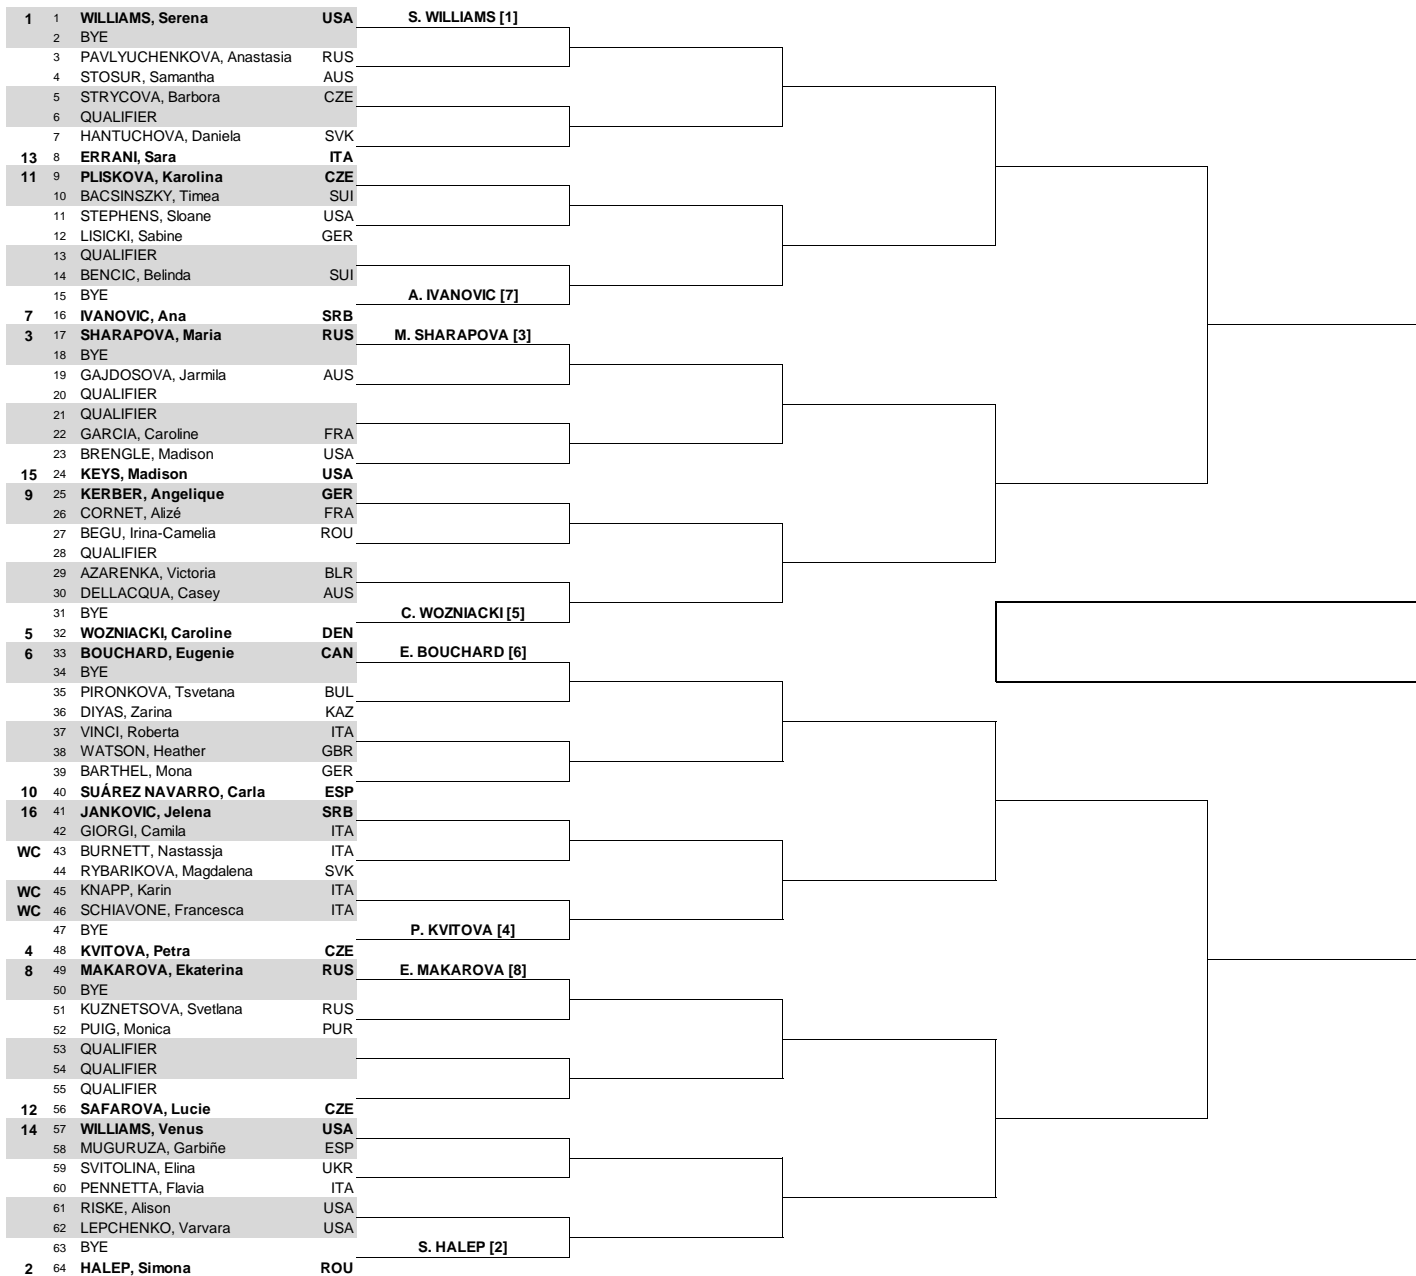

# Internazionali BNL d'Italia

Roma, Italia 9-17 May, 2015  
\$2,183,600 - WTA Premier 5  
Red Clay  
MAIN DRAW SINGLES

Seeded Players	Rank	On-site Prize Money Breakdown - Eur	Pts.	Lucky Losers
1 WILLIAMS, Serena	1	Winner	€ 400,250	900
2 HALEP, Simona	2	Finalists	€ 199,750	585
3 SHARAPOVA, Maria	3	Semi-Finalists	€ 99,870	350
4 KVITOVA, Petra	4	Quarter Finalists	€ 46,000	190
5 WOZNIACKI, Caroline	5	3rd Round	€ 22,800	105
6 BOUCHARD, Eugenie	6	2nd Round	€ 11,710	60
7 IVANOVIC, Ana	7	1st Round	€ 6,020	1
8 MAKAROVA, Ekaterina	8	Last Direct Acceptance		Retirements/W.O.
9 KERBER, Angelique	11	Tsvetana Pironkova (50)		
10 SUÁREZ NAVARRO, Carla	12	Players Representative(s)		
11 PLISKOVA, Karolina	13	Sara Errani		
12 SAFAROVA, Lucie	14	WTA Supervisor(s)		
13 ERRANI, Sara	15	L Ceccarelli/F Chouquet		
14 WILLIAMS, Venus	16	www.wtatennis.com		
15 KEYS, Madison	17	facebook.com/WTA   twitter.com/WTA   youtube.com/WTA		
16 JANKOVIC, Jelena	18			